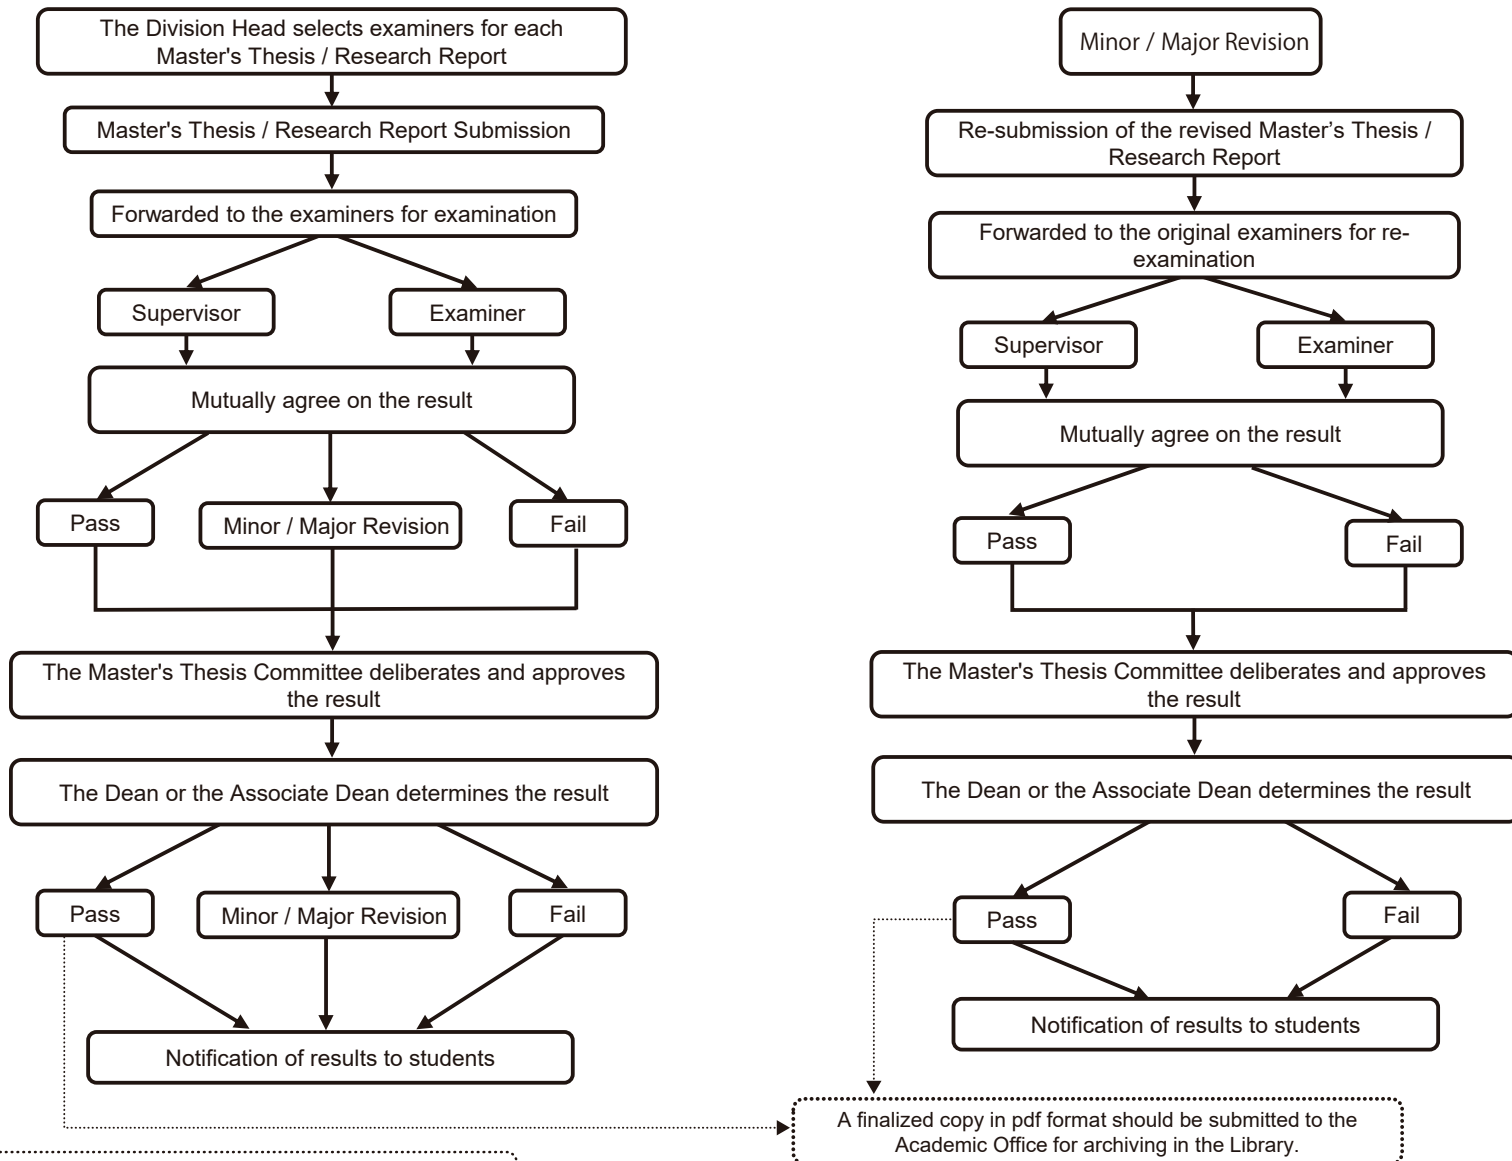

## Examination Flow for the GSAM Master's Thesis / Research Report

*Appeals : An appeal may be made under certain conditions.*

A finalized copy in pdf format should be submitted to the Academic Office for archiving in the Library.