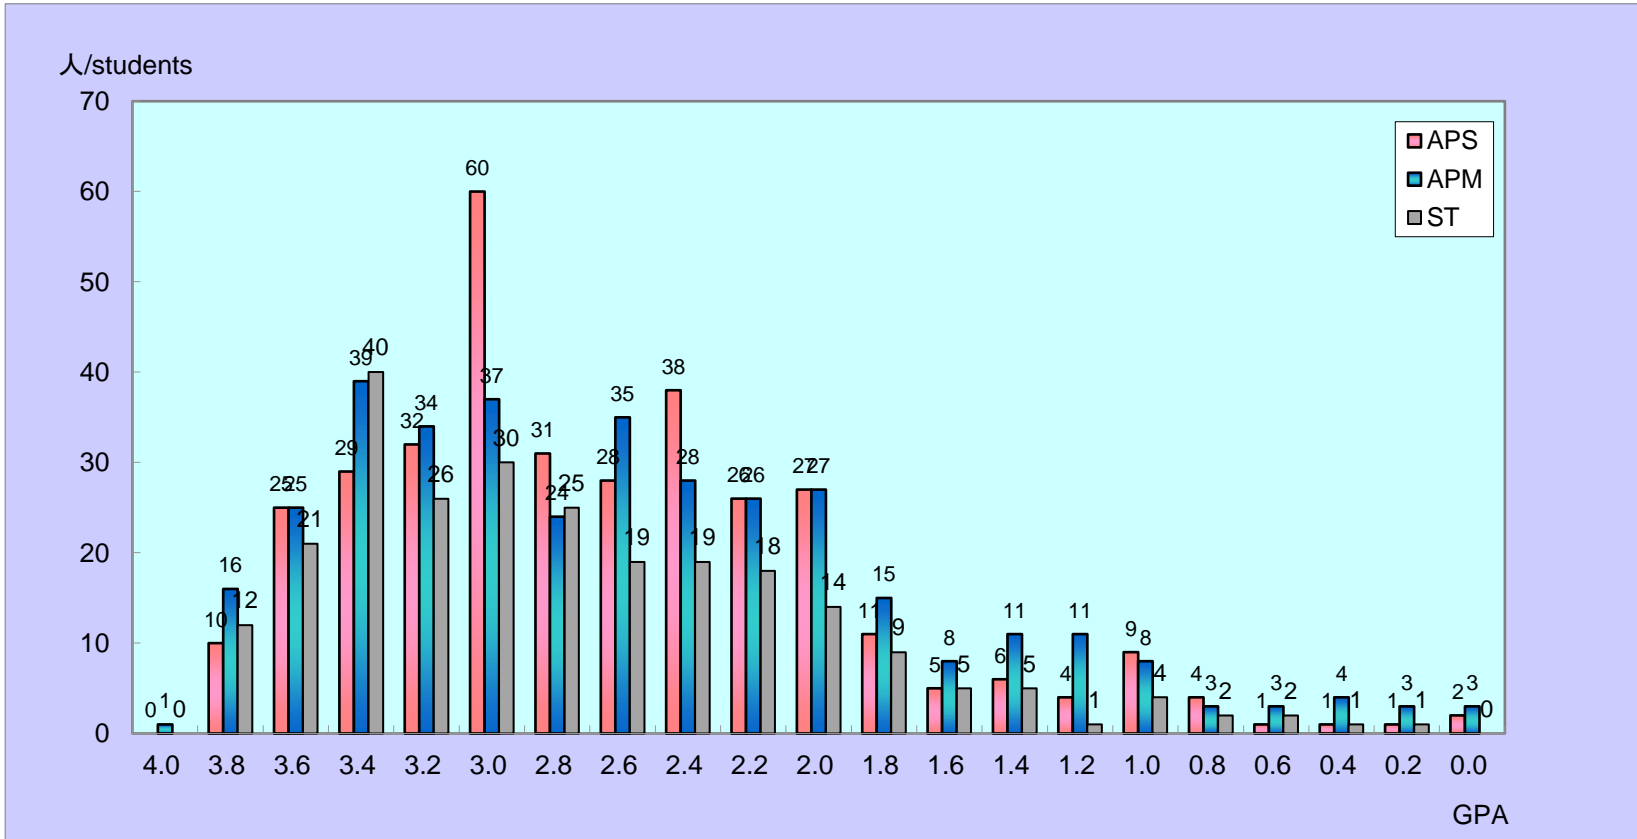

2023秋セメスター 2023FA Semester	2セメスター生 2 Semester Students	通算GPA Cumulative GPA

2024年4月1日付成績 GPA as of April 1

	APS	APM	ST	TOTAL
4.0	0	1	0	1
3.8 以上 above	10	16	12	38
3.6 以上 above	25	25	21	71
3.4 以上 above	29	39	40	108
3.2 以上 above	32	34	26	92
3.0 以上 above	60	37	30	127
2.8 以上 above	31	24	25	80
2.6 以上 above	28	35	19	82
2.4 以上 above	38	28	19	85
2.2 以上 above	26	26	18	70
2.0 以上 above	27	27	14	68
1.8 以上 above	11	15	9	35
1.6 以上 above	5	8	5	18
1.4 以上 above	6	11	5	22
1.2 以上 above	4	11	1	16
1.0 以上 above	9	8	4	21
0.8 以上 above	4	3	2	9
0.6 以上 above	1	3	2	6
0.4 以上 above	1	4	1	6
0.2 以上 above	1	3	1	5
0.0 以上 above	2	3	0	5
合計	350	361	254	965

当該セメスターGPAの算出方法は、

平均GPA / Average GPA	
APS	2.73
APM	2.66
ST	2.87

$$\left[\begin{array}{l} (A+\text{の単位数} \times 4) \\ + (A\text{の単位数} \times 3) \\ + (B\text{の単位数} \times 2) \\ + (C\text{の単位数} \times 1) \end{array} \right] \div \text{総登録単位数 (P・T評価は除く)}$$

たとえば、GPAが3.00であった場合、総登録単位の平均がAであったことを意味します。同様に、GPAが2.00であった場合、総登録単位の平均がBであったことを意味します。

Calculation method for GPA in each semester

$$\left[\begin{array}{l} (\text{No. of credits A+} \\ \times 4) \\ + (\text{No. of credits A} \\ \times 3) \end{array} \right] \div \text{Total registered credits in each semester}$$

For example, the average of the credits will be A if the GPA is 3.00. Similarly, the average of the total credits will be B if the GPA is 2.00.