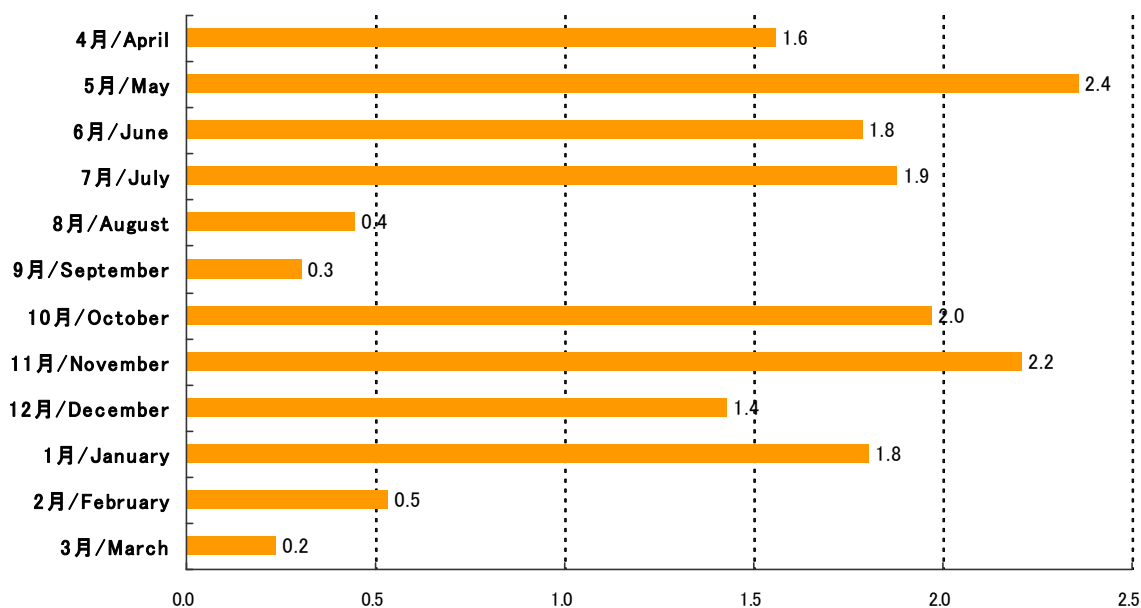

(14) 学部生・院生 一人当たりの平均貸出冊数（年間）（過去3年間比較） / All students average circulation per person for one year (compare from past 3 year)