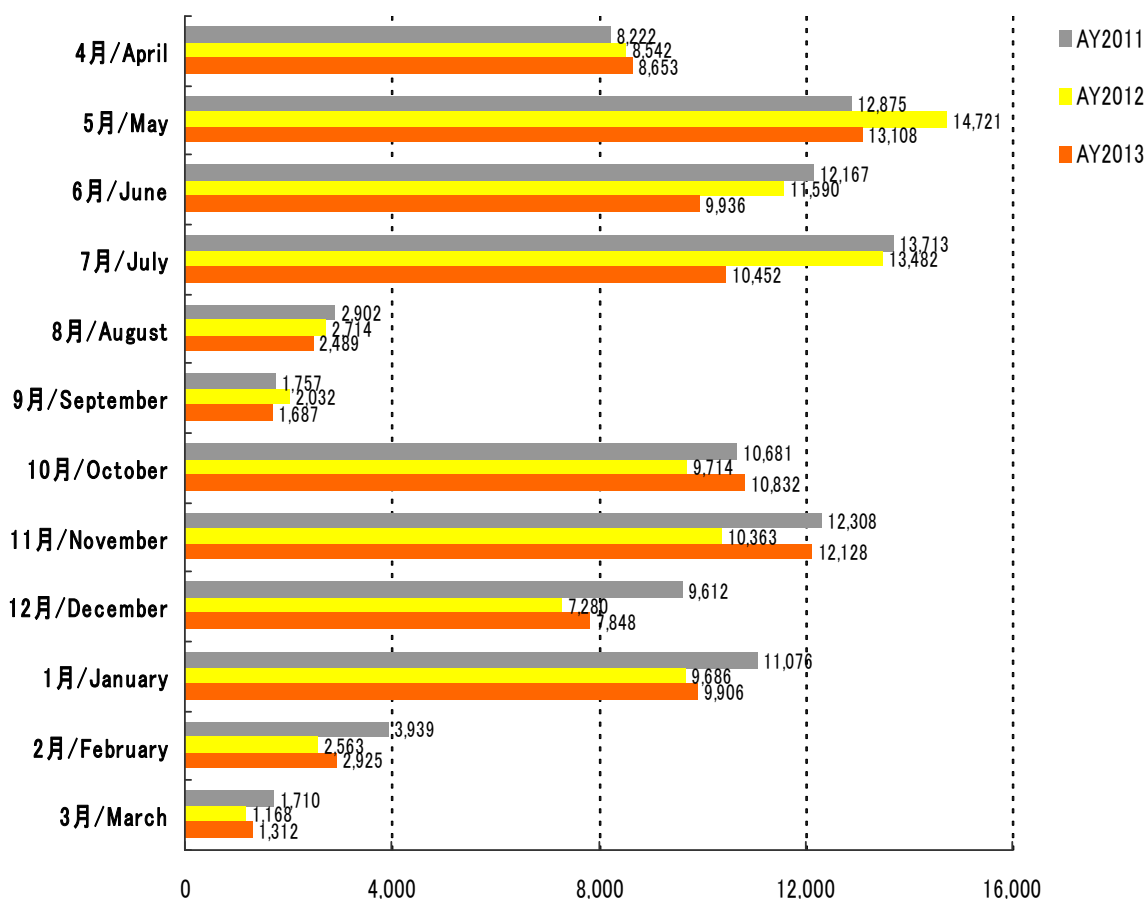

(6) 学部生 所属・回生別入館者数 (延べ数) (過去3年間比較) / Under Graduate student-year in each college based number of entrance (For past 3 years)

(7) 学部生・院生 所属・回生別 1 人当たり平均入館回数 / All students college average entrance per person (entrance number for one year)

(8) 学部生・院生 言語基準別:所属別 1 ヶ月平均入館回数 (過去 3 年間比較) / All students language basis and college average entrance per month (For past 3 years)

(9) 学部生・院生年間貸出人数 (過去5年間比較) / All students annual number of people loaning
(For past 5 years)

(10) 学部生・院生月別貸出人数 (過去3年間比較) / All students monthly number of people loaning
(For past 3 years)

(11) 貸出冊数(延べ数) (過去5年間比較) / Circulation (total number) (compare from past 5 years)

(12) 学部生・院生 月別貸出冊数 (延べ数) (過去3年間比較) / All students monthly circulation (total number) (compare from past 3 years)