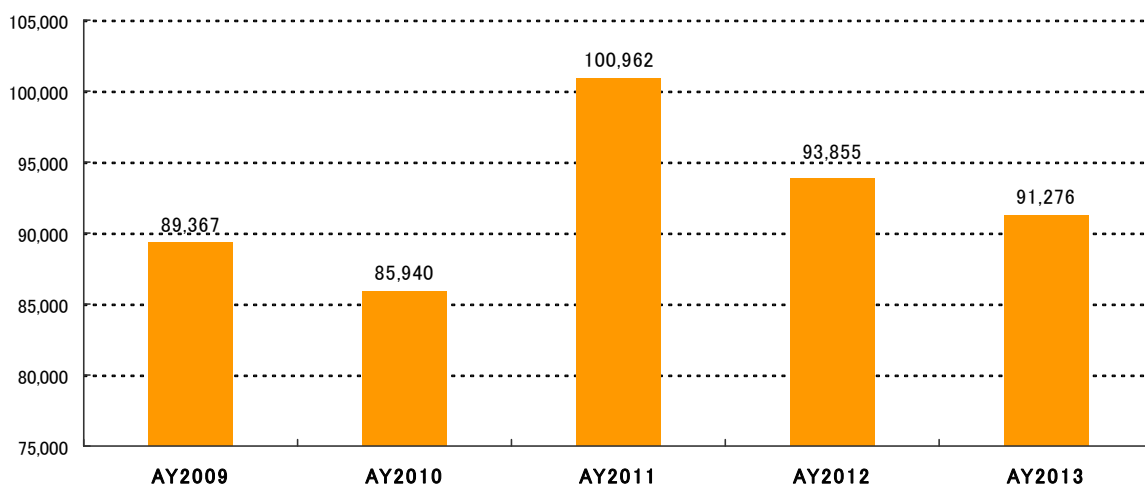

(6) 学部生 所属・回生別入館者数 (延べ数) (過去3年間比較) / Under Graduate student-year in each college based number of entrance (For past 3 years)

(7) 学部生・院生 所属・回生別 1 人当たり平均入館回数 / All students college average entrance per person (entrance number for one year)

(8) 学部生・院生 言語基準別:所属別 1 ヶ月平均入館回数 (過去 3 年間比較) / All students language basis and college average entrance per month (For past 3 years)

(9) 学部生・院生年間貸出人数 (過去5年間比較) / All students annual number of people loaning
(For past 5 years)

(10) 学部生・院生月別貸出人数 (過去3年間比較) / All students monthly number of people loaning
(For past 3 years)

(11) 貸出冊数(延べ数) (過去5年間比較) / Circulation (total number) (compare from past 5 years)

(12) 学部生・院生 月別貸出冊数 (延べ数) (過去3年間比較) / All students monthly circulation (total number) (compare from past 3 years)