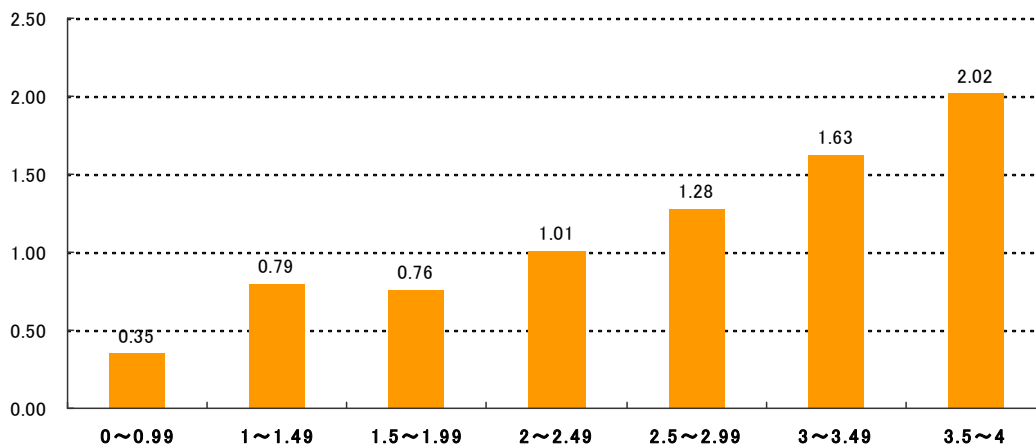

(19) 学部生・院生 成績別貸出冊数月平均 / All students annual circulation by type of entrance examination