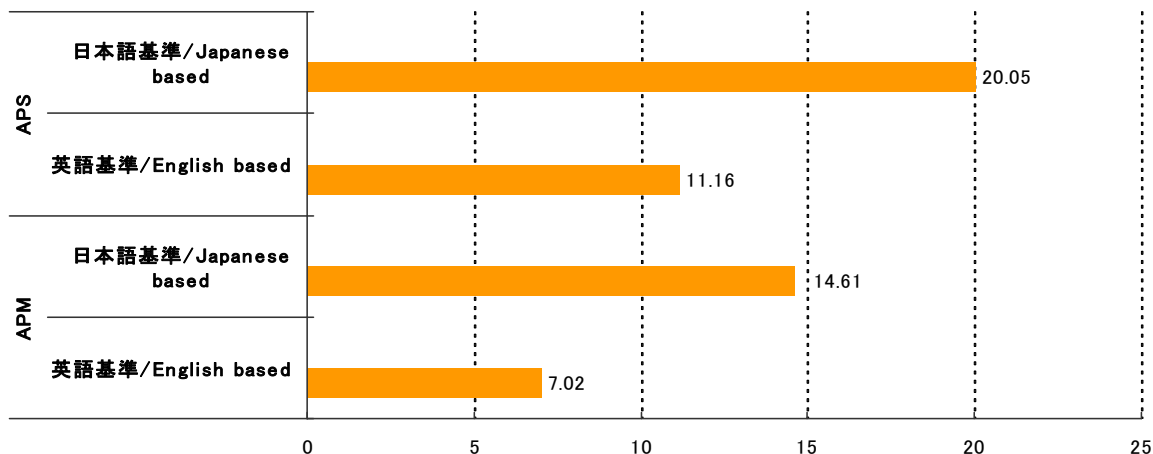

(16) 学部生・院生 言語基準別・所属別 1ヶ月当たり平均貸出冊数 (過去3年間比較) / All students language basis and College Average circulation per month (For past 3years)