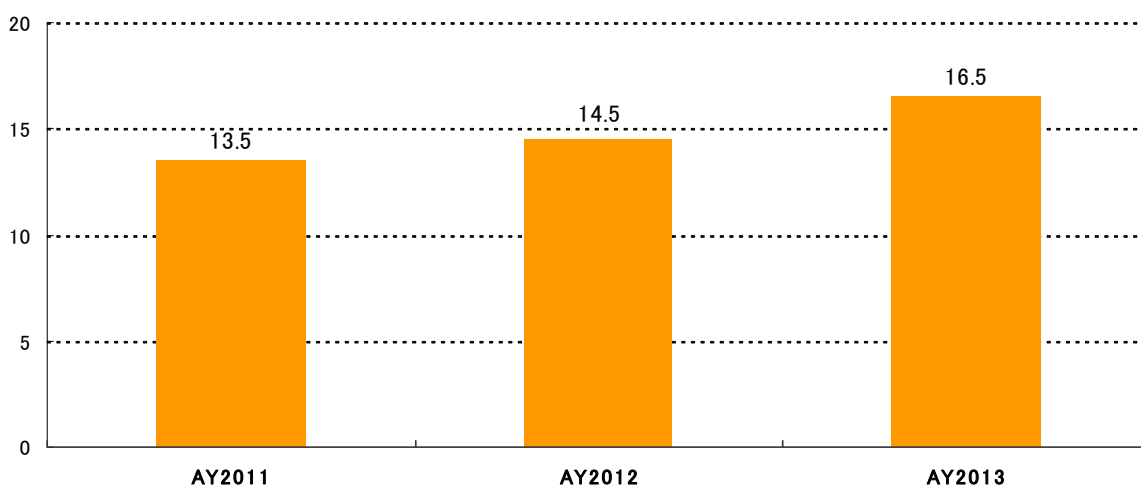

(15) 学部生・院生 言語基準別・学部別年間平均貸出冊数 / All students language basis, College basis, average annual circulation