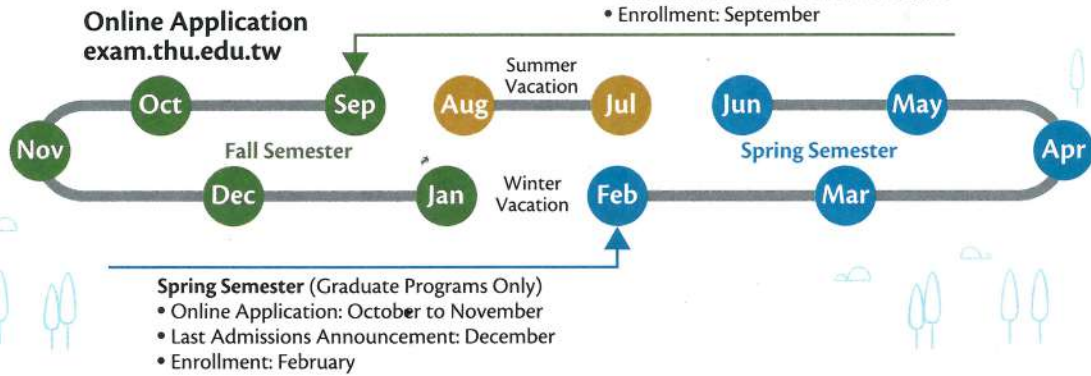

Application Schedule

Scholarships

- » **Taiwan Government Scholarships**
  - MOFA Scholarship and MOE Scholarship
  - For further information, please contact the Office of Taiwan Scholarship Program. (<https://taiwanscholarship.moe.gov.tw>)
- » **Tunghai Scholarships / Fellowships**
  - These scholarships cover tuition and fees. Funding offered by the University depends on the budget. For the further information, please contact the Office of International Relations.
  - <http://oir.thu.edu.tw>

Accommodation

- Tunghai University offers over 6,000 beds in on-campus dormitories.
- First-year students are guaranteed on-campus accommodations.
- A standard room accommodates four students and is furnished with beds, desks, closets, bookshelves and chairs. Bathrooms are shared.
- Facilities include laundromat, kitchen, living room, and Internet access.
- Special rooms are available for disabled students.
- Tunghai Off-Campus Housing Service Center provides assistance to students who need to look for off-campus accommodations.

Estimated Annual Expenses

- » **Tuition and Fees USD 4,000-5,500/year**
- » **Living Expenses USD 4,000/year**
- » **National Health Insurance USD 300/year**
- » **Housing**
  - On-Campus USD 650-900/year
  - Off-Campus USD1,600-2,400/year
- Based on exchange rate: USD$1=NTD$30
- Above Costs are estimated and are subject to change.