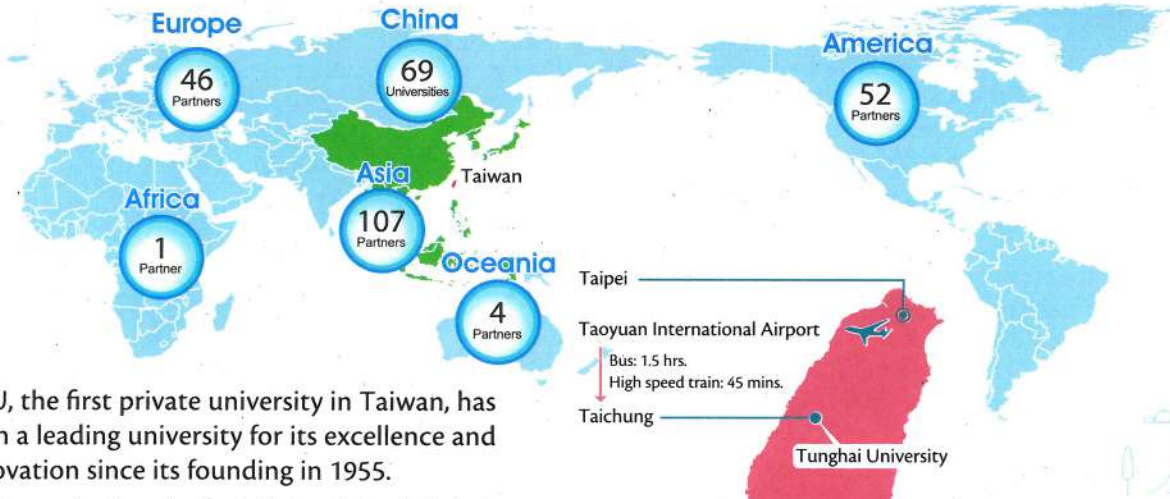

### Attractiveness of the country and city your university is located in:

Tunghai University is located in Taichung city in central Taiwan, with a vibrant city life, culture events, and convenient public transportation. In Taiwan, you will experience a modern society rooted in one of the world's most venerable cultures and populated by some most friendly and hospitable people on the planet.

Established in: 1955

Number of students enrolled: 14,960

Website for incoming exchange students :

[http://oir.thu.edu.tw/page5/super\\_pages.php?ID=page503](http://oir.thu.edu.tw/page5/super_pages.php?ID=page503)

# TUNGHAI UNIVERSITY in TAIWAN

The First & Premier Private University  
東海大學－臺灣高校全人教育的典範

- ◆ THU, the first private university in Taiwan, has been a leading university for its excellence and innovation since its founding in 1955.
- ◆ THU, continuing the founding spirit of Christian higher education and emphasizing holistic learning, offers students, faculty, and staff a strong sense of community, and has become a "home away from home" for overseas students.

- ◆ Tunghai has established academic exchange programs with around 280 outstanding partner universities from more than 30 countries or regions around the world.